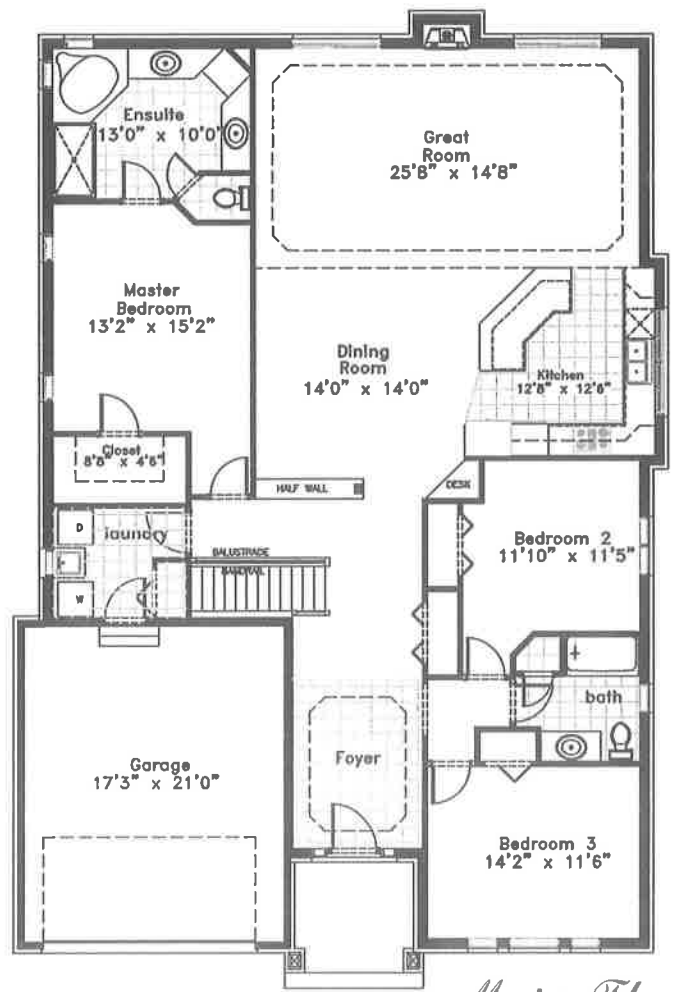

Basement

Main Floor

*The Carlota 2124 sq.ft.
Baxter North*

PLANS AND DIMENSIONS ARE APPROXIMATE AND SUBJECT TO CHANGE AT THE DISCRETION OF THE VENDOR
ACTUAL USABLE FLOOR SPACE MAY VARY FROM THE STATED FLOOR AREA E.&O.E. OCTOBER 23, 2015