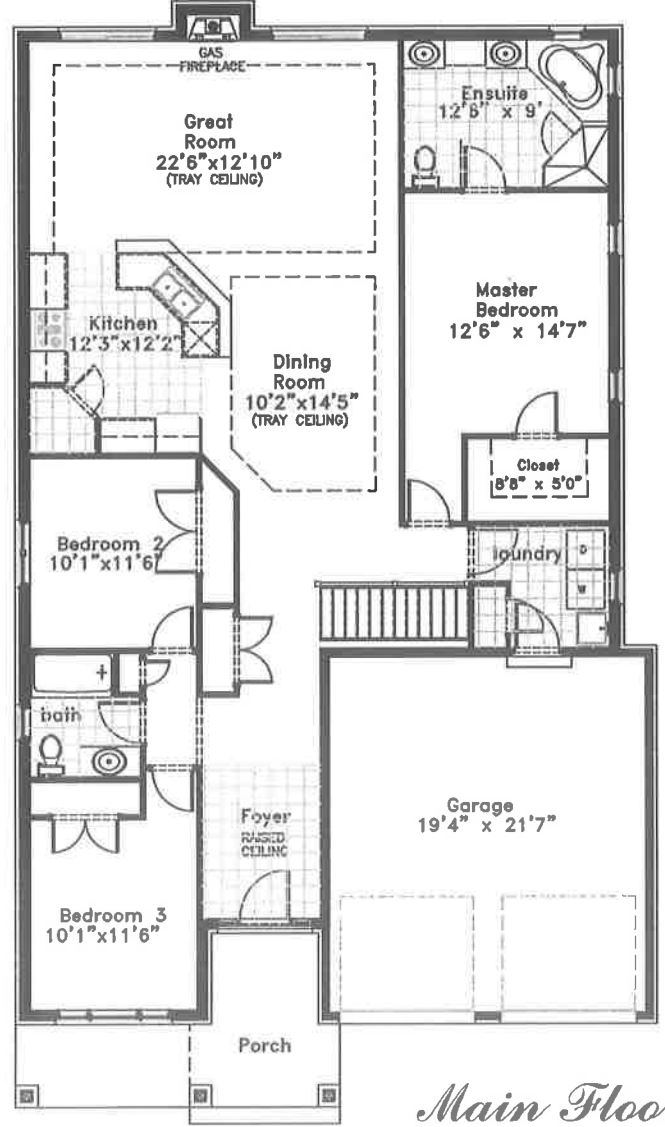

*Basement*

*Main Floor*

*The Celio 1805 sq.ft.  
Baxter North*

PLANS AND DIMENSIONS ARE APPROXIMATE AND SUBJECT TO CHANGE AT THE DISCRETION OF THE VENDOR  
ACTUAL USABLE FLOOR SPACE MAY VARY FROM THE STATED FLOOR AREA E.&O.E. OCTOBER 16, 2015