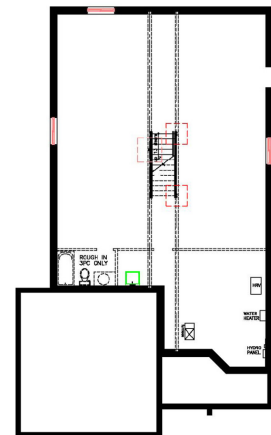

> LISBON

Type: Bungalow
 Size: 1,500 sq. ft.
 Bedrooms: 3
 Price: \$412,900

Main level

Alternate Kitchen

Basement level

A tradition of quality and craftsmanship for over a quarter century!