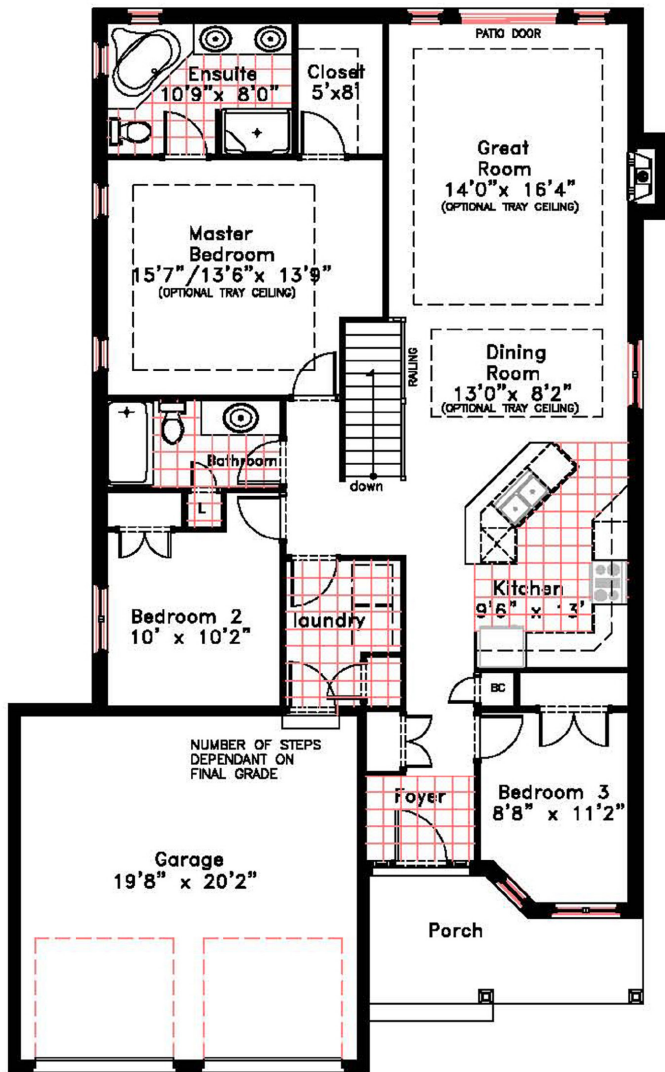

> LISBON

Type: Bungalow
 Size: 1,500 sq. ft.
 Bedrooms: 3
 Price: \$412,900

Main level

Alternate Kitchen

Basement level

A tradition of quality and craftsmanship for over a quarter century!